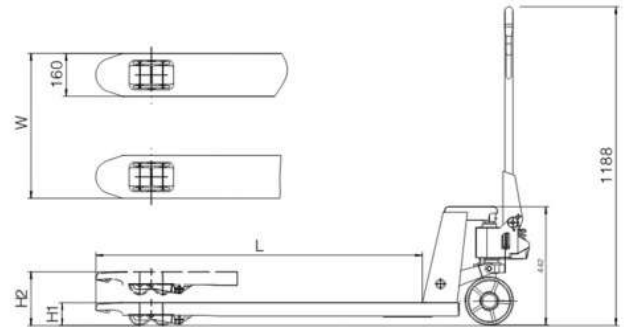

Hand Pallet

WRZ-E Series Pallet Trucks

MODEL		WRZ-E
Capacity	kg	2500 / 3000
Width Overall Forks (W)	mm	540 / 685
Fork Length (L)	mm	1070 / 1220
Fork Width (E)	mm	160
Min. Fork Height (H1)	mm	85
Max. Fork Height (H2)	mm	200
Height Without Handle (H)	mm	442
Overall Height (H3)	mm	1188
Load Roller	mm	80
Steering Wheel	mm	180
Load Roller Mode		Single / Tandem
Net. Weight	kg	78 - 102

The overall hydraulic valve

- 3-Position control handle.
- Casting steel pump with safety overload & bypass system.
- Entry & exit rollers.
- Top balanceable reinforced fork frame.
- Solid steel lifting rods for extra strength.